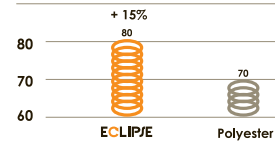

a new polyester fiber
ECLIPSE

High Opacity
UV-Protection
Cool Touch
Fast Dry
Soft Hand

www.sitip.it

ECLIPSE

by **SITIP**

Soft Hand

Cool Touch
Moisture management

Opacity

Difficult to see through

UV-Protection