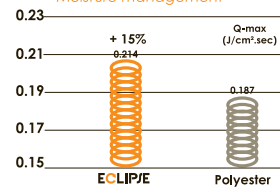

a new polyester fiber
ECLIPSE

High Opacity
UV-Protection
Cool Touch
Fast Dry
Soft Hand

www.sitip.it

ECLIPSE

by **SITIP**

Soft Hand

Cool Touch
Moisture management

Opacity

Difficult to see through

UV-Protection