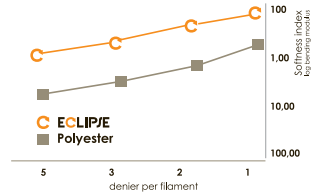

a new polyester fiber
ECLIPSE

High Opacity
UV-Protection
Cool Touch
Fast Dry
Soft Hand

www.sitip.it

ECLIPSE

by **SITIP**

Soft Hand

Cool Touch
Moisture management

Opacity

Difficult to see through

UV-Protection