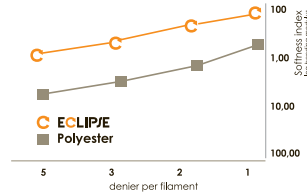

a new polyester fiber  
**ECLIPSE**

High Opacity  
UV-Protection  
Cool Touch  
Fast Dry  
Soft Hand

[www.sitip.it](http://www.sitip.it)

**ECLIPSE**

by **SITIP**

**Soft Hand**

**Cool Touch**  
*Moisture management*

**Opacity**

*Difficult to see through*

**UV-Protection**