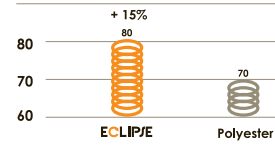

a new polyester fiber  
**ECLIPSE**

High Opacity  
UV-Protection  
Cool Touch  
Fast Dry  
Soft Hand

[www.sitip.it](http://www.sitip.it)

**ECLIPSE**

by **SITIP**

**Soft Hand**

**Cool Touch**  
*Moisture management*

**Opacity**

*Difficult to see through*

**UV-Protection**