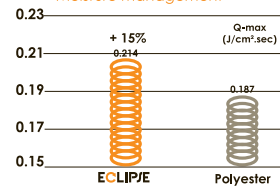

a new polyester fiber  
**ECLIPSE**

High Opacity  
UV-Protection  
Cool Touch  
Fast Dry  
Soft Hand

[www.sitip.it](http://www.sitip.it)

**ECLIPSE**

by **SITIP**

**Soft Hand**

**Cool Touch**  
*Moisture management*

**Opacity**

*Difficult to see through*

**UV-Protection**